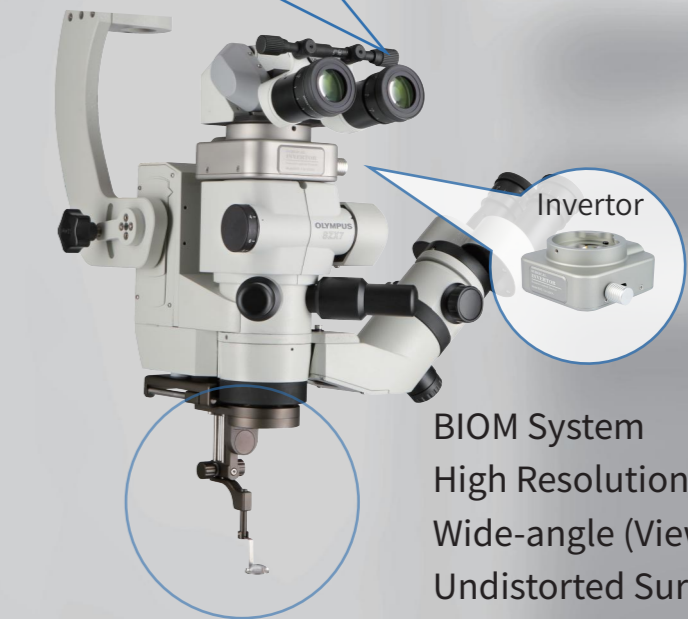

## Technical Parameters

	Model	SM-2000L
<b>Primary Lens</b>	Optics	Achromatic opticalsystem
	Lens	<b>OLYMPUS</b> <sup>®</sup>
	Eyepieces	10X / 12.5X Wide-Angle Lens (Can Choose)
	Binoculars	30°Fixed Binoculars, 0°~180°Foldable (Can Choose)
	Pupil Distance	55~75mm
	Diopter	+5D~-8D
	Zoom System	4X~20X Continuous Zoom( Electric )
	Operating Distance	200mm
	Focus	40mm
	Inclination	0~30°
<b>Assistant Lens</b>	Modality	Zoom, Focus, Stereoscopic Same Light Path
	Magnification	4X, 7X
	Position	Interchange (Left or Right)
<b>X-Y Translation</b>	Movement Range	50mm×50mm
	Reset	Auto-Reset
	Speed	2.2mm / sec
<b>Illuminating System</b>	Modality	Aspherical Design
	Illuminant	Twolamp15V / 150Whalogen Lamp (Imports)
	Control Mode	Continuou Dimming, Panel Control
	Illumination	≥70, 000Lux
	Filter Light	Macular Protection, Green Filter, Cobalt Blue (Can Choose)
	Red Reflex	Adjustable
<b>Machine Case</b>	Arm Extension Length	1250mm
	Up and Down Adjust	±260mm
	Base Size	560mm×560mm
<b>Multifunctional</b>	X-Y Fine-Tuning, Electronic Focus, Electronic Zoom,	
<b>Foot Switch</b>	Light Adjustment, Light Switch	
<b>Other</b>	HD Video System, 4K Video System, 3D Stereo Image System	
<b>Accessories</b>	BIOM System\Invertor\Laser Protective Goggles	

OPHTHALMOLOGY

Excellent Optics from **OLYMPUS**

A Stereo & Colorful View from **Olympus**<sup>®</sup> Optics and Cormfort View Eye Pieces.

**Key Feature**

**OLYMPUS** Higher resolution  
Excellent depth of view

Independent zoom adjustable focus  
(Stereoscopic Same Light Path)

**Optics**

0°~180°Foldable (Can Choose)

Invertor

BIOM System  
High Resolution  
Wide-angle (View)  
Undistorted Surgical View

**Aspherical condenser system**