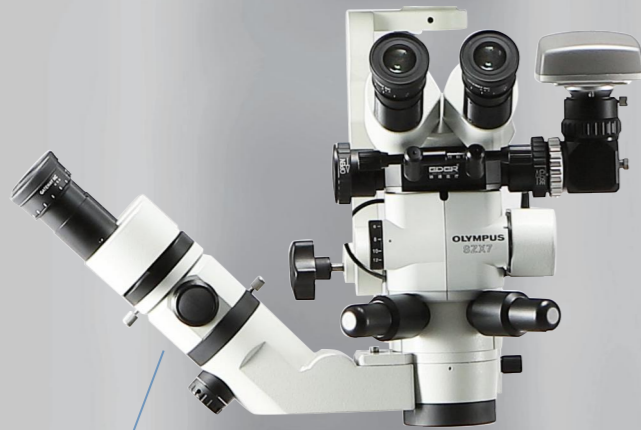

## Technical Parameters

	Model	SM-2000L
<b>Primary Lens</b>	Optics	Achromatic opticalsystem
	Lens	<b>OLYMPUS</b> <sup>®</sup>
	Eyepieces	10X / 12.5X Wide-Angle Lens (Can Choose)
	Binoculars	30°Fixed Binoculars, 0°~180°Foldable (Can Choose)
	Pupil Distance	55~75mm
	Diopter	+5D~-8D
	Zoom System	4X~20X Continuous Zoom( Electric )
	Operating Distance	200mm
	Focus	40mm
	Inclination	0~30°
<b>Assistant Lens</b>	Modality	Zoom, Focus, Stereoscopic Same Light Path
	Magnification	4X, 7X
	Position	Interchange (Left or Right)
<b>X-Y Translation</b>	Movement Range	50mm×50mm
	Reset	Auto-Reset
	Speed	2.2mm / sec
<b>Illuminating System</b>	Modality	Aspherical Design
	Illuminant	Twolamp15V / 150Whalogen Lamp (Imports)
	Control Mode	Continuou Dimming, Panel Control
	Illumination	≥70, 000Lux
	Filter Light	Macular Protection, Green Filter, Cobalt Blue (Can Choose)
	Red Reflex	Adjustable
<b>Machine Case</b>	Arm Extension Length	1250mm
	Up and Down Adjust	±260mm
	Base Size	560mm×560mm
<b>Multifunctional</b>	X-Y Fine-Tuning, Electronic Focus, Electronic Zoom,	
<b>Foot Switch</b>	Light Adjustment, Light Switch	
<b>Other</b>	HD Video System, 4K Video System, 3D Stereo Image System	
<b>Accessories</b>	BIOM System\Invertor\Laser Protective Goggles	

NO.: Printed in China, April 2024.  
With the development of technology, if there are design and parameter changes, please wait for the relevant personnel to inform.

EDER SURGICAL MICROSCOPE

**SM-2000L**

OPHTHALMOLOGY

Excellent Optics from **OLYMPUS**

A Stereo & Colorful View from **Olympus**<sup>®</sup> Optics and Cormfort View Eye Pieces.

**Key Feature**

**OLYMPUS** Higher resolution  
Excellent depth of view

Independent zoom adjustable focus  
(Stereoscopic Same Light Path)

**Optics**

0°~180°Foldable (Can Choose)

Invertor

BIOM System  
High Resolution  
Wide-angle (View)  
Undistorted Surgical View

**Aspherical condenser system**