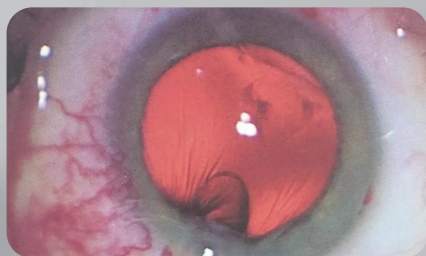

Aspherical condenser system

Multifunctional Foot Switch

Red Reflex Clarity
Bright surgical view